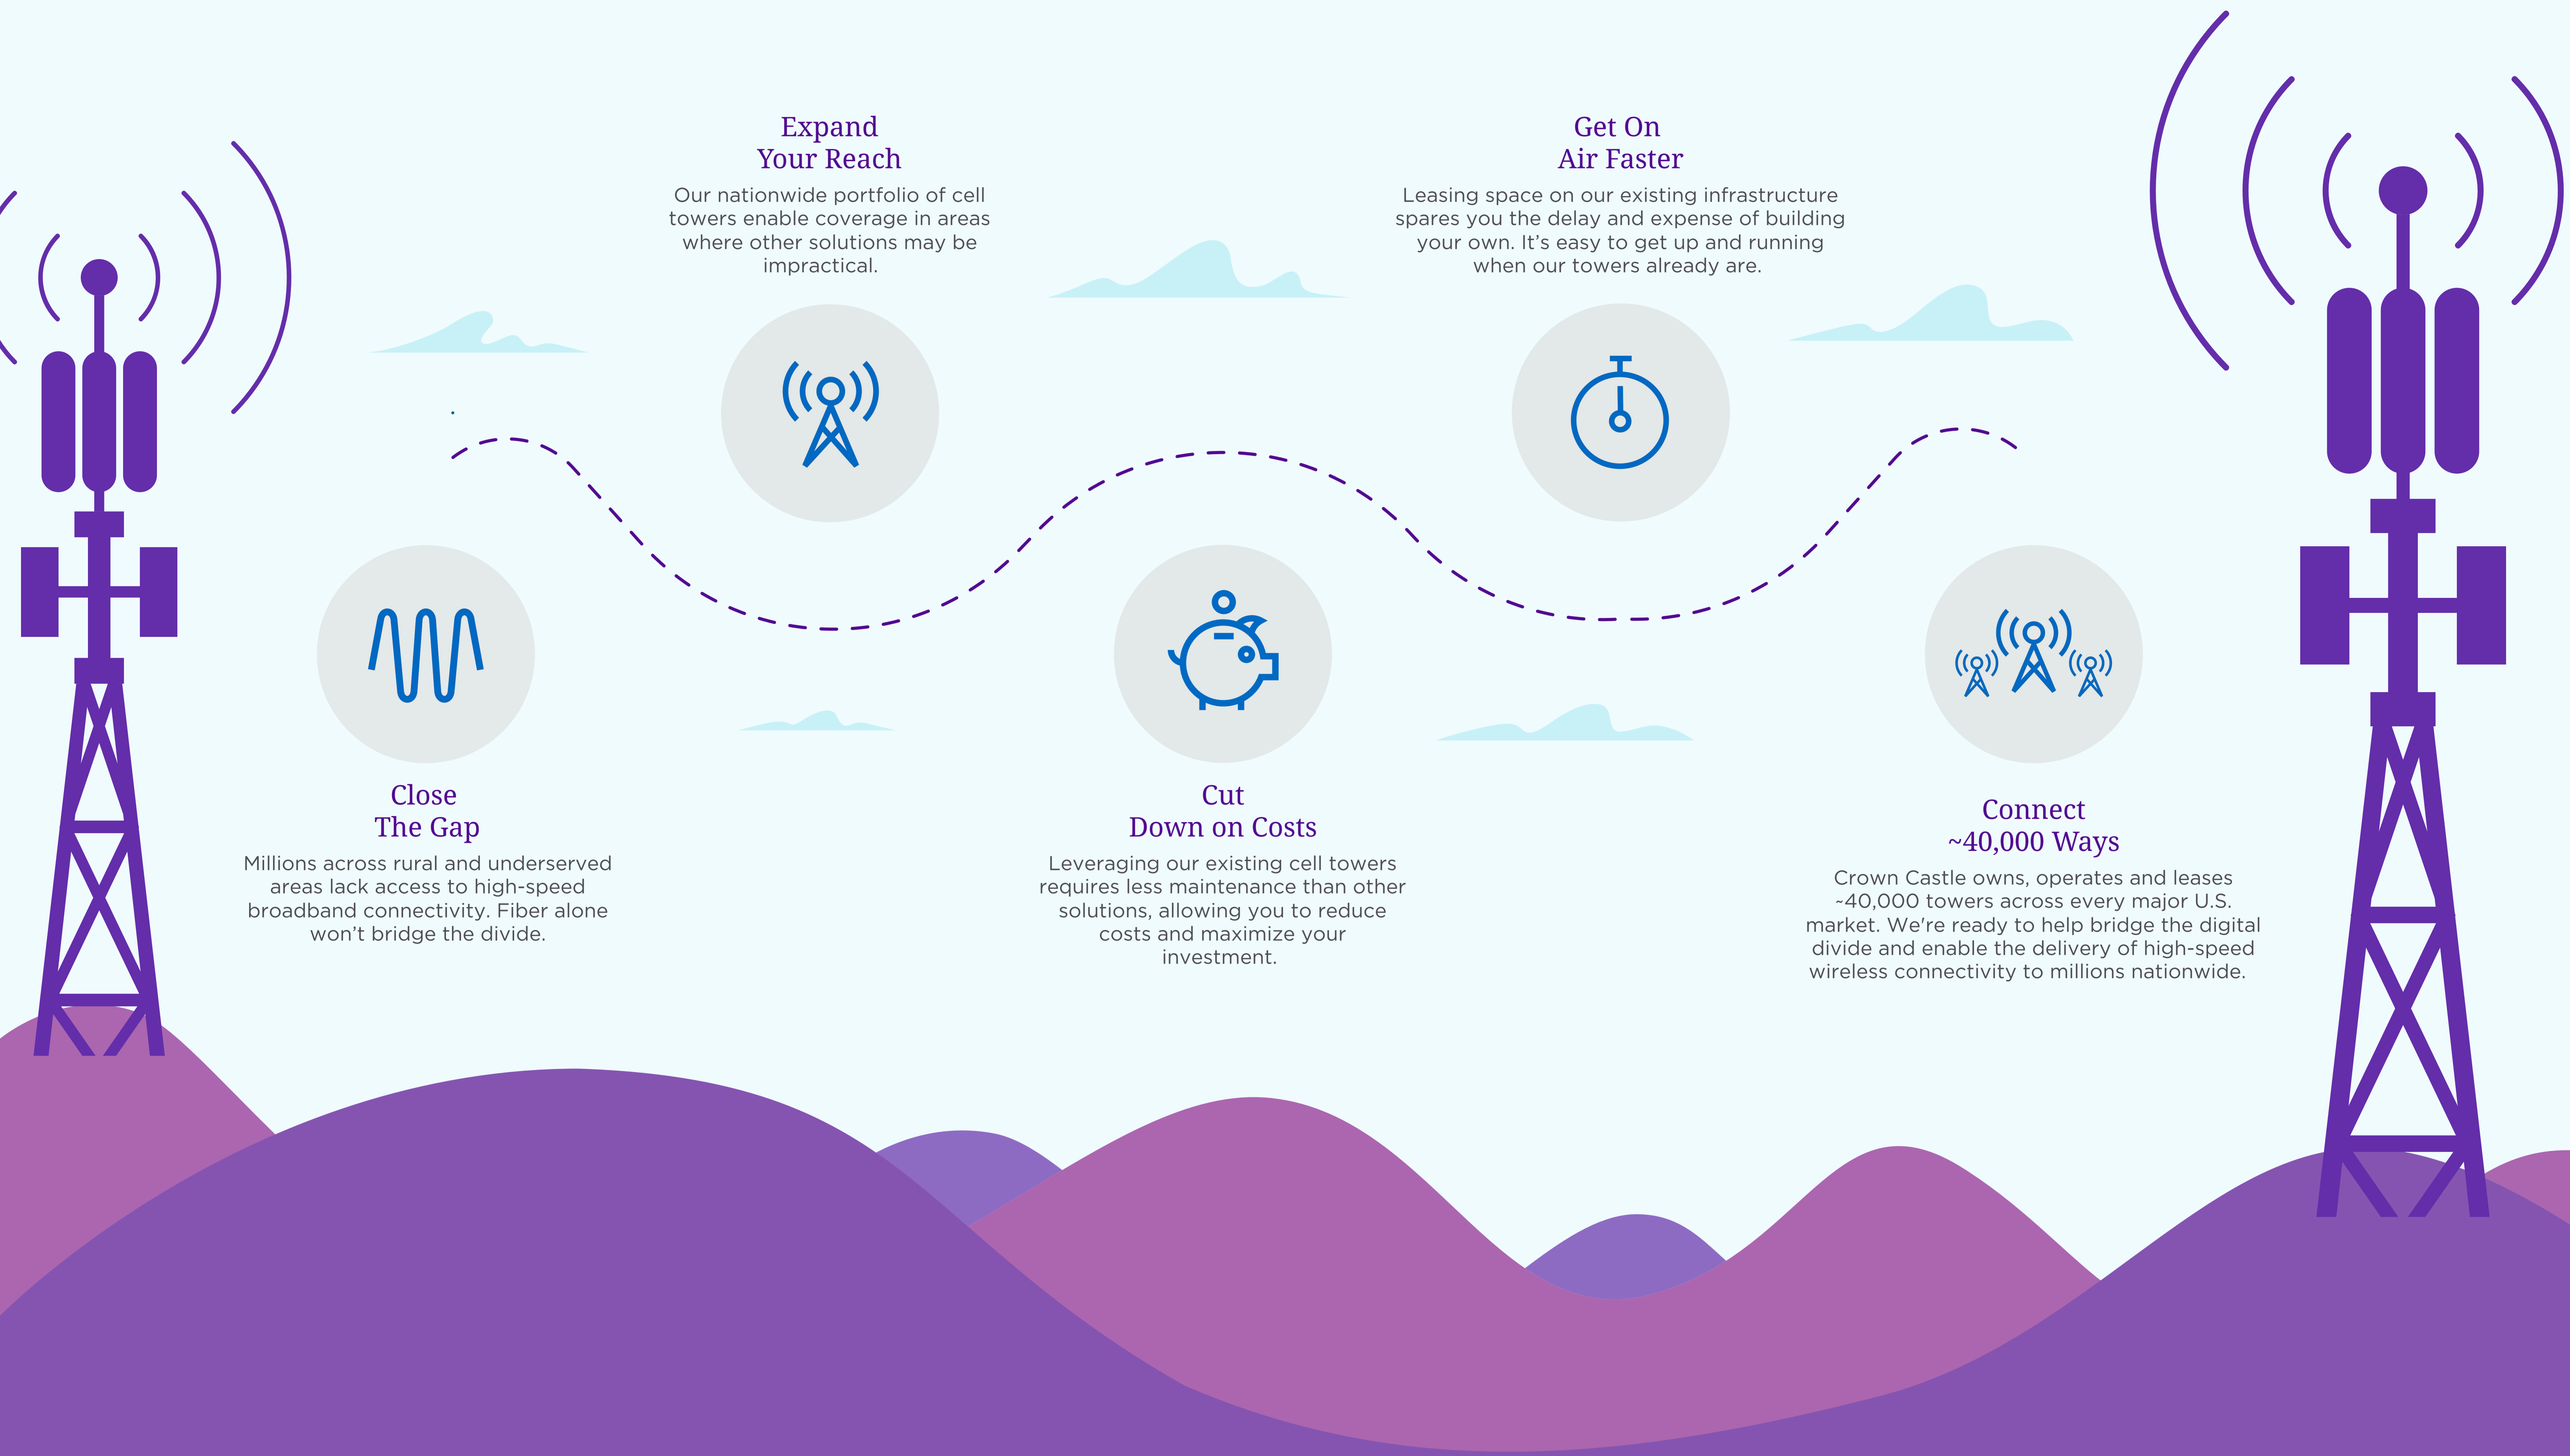

Harness the Power of Towers to Bridge the Digital Divide

High-speed broadband connectivity isn't just a luxury — it's essential for education, work, healthcare, and future development. It's going to require more than one solution to bridge the digital divide across rural and underserved areas, and Crown Castle has been building and maintaining reliable network infrastructure for more than 30 years. This infographic explores the vital role our network of cell towers plays in bringing broadband access to all.

Unlock Tower Coverage Insights

Pulling from our portfolio of ~40,000 towers, our predictive coverage model helps you find the perfect site to get on air and keep your community connected.

Call Us Today 1-877-486-9377