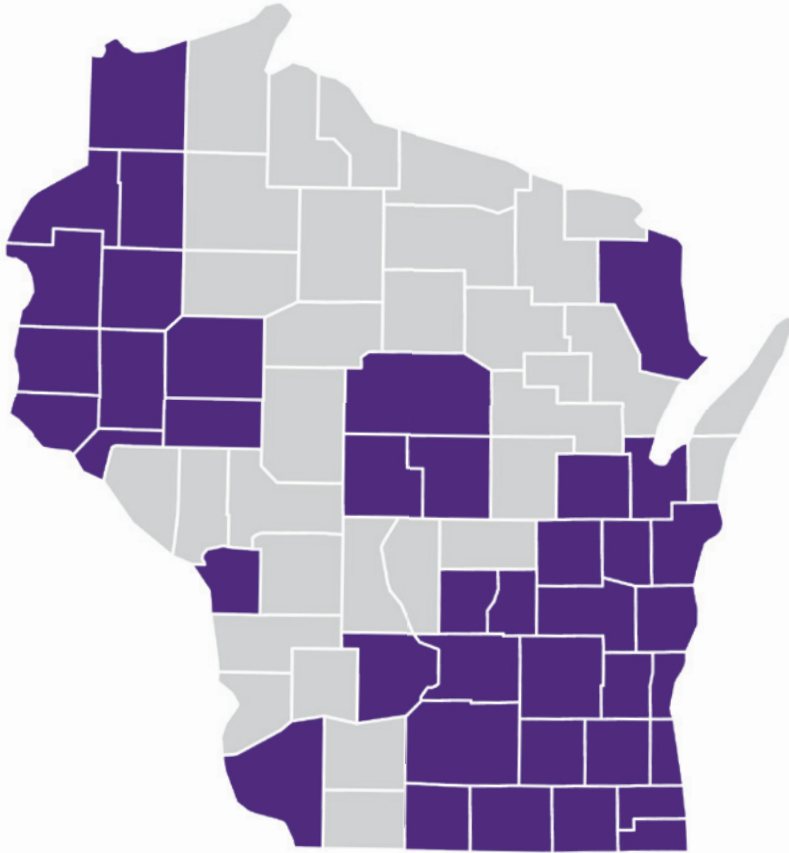

Our reach in Wisconsin: 249 towers

COUNTY	# OF TOWERS	COUNTY	# OF TOWERS
Barron	5	Marinette	1
Brown	4	Marquette	1
Burnett	1	Milwaukee	48
Calumet	1	Outagamie	2
Chippewa	2	Ozaukee	5
Columbia	1	Pepin	2
Dane	12	Pierce	4
Dodge	3	Polk	7
Douglas	3	Portage	6
Dunn	5	Racine	13
Eau Claire	3	Rock	5
Fond Du Lac	2	Sauk	1
Grant	1	Sheboygan	3
Green	1	St. Croix	14
Green Lake	1	Walworth	10
Jefferson	10	Washburn	4
Kenosha	13	Washington	13
La Crosse	4	Waukesha	27
Manitowoc	1	Winnebago	1
Marathon	5	Wood	4