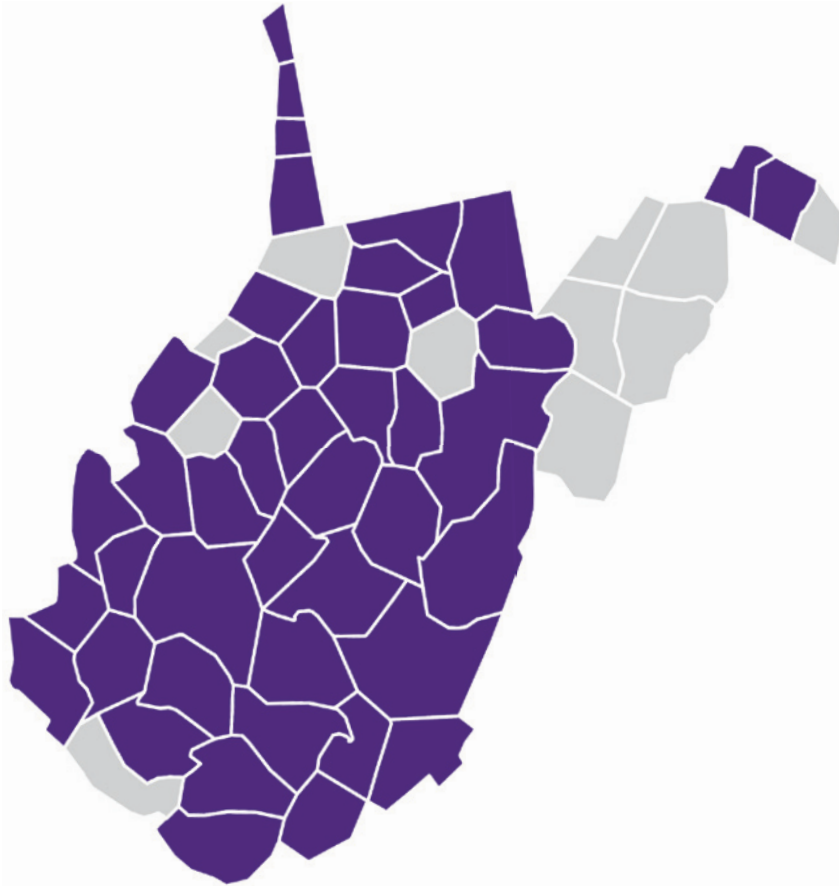

Our reach in West Virginia: 336 towers

COUNTY	# OF TOWERS	COUNTY	# OF TOWERS
Berkeley	1	Mercer	10
Boone	1	Monongalia	17
Braxton	19	Monroe	1
Brooke	3	Morgan	1
Cabell	15	Nicholas	12
Calhoun	2	Ohio	8
Clay	4	Pocahontas	2
Doddridge	5	Preston	4
Fayette	12	Putnam	17
Gilmer	1	Raleigh	16
Greenbrier	3	Randolph	9
Hancock	4	Ritchie	2
Harrison	18	Roane	8
Jackson	18	Summers	2
Kanawha	45	Taylor	8
Lewis	11	Tucker	3
Lincoln	3	Tyler	2
Logan	1	Upshur	5
Marion	11	Wayne	10
Marshall	1	Webster	2
Mason	6	Wood	11
McDowell	1	Wyoming	1