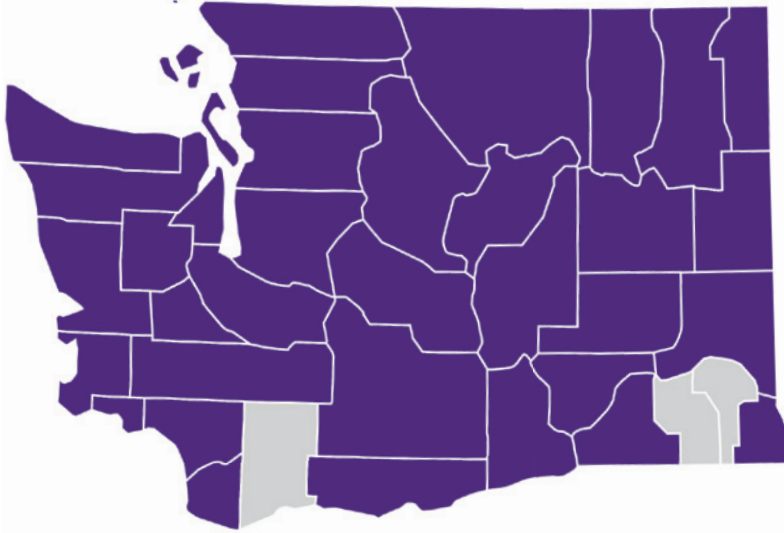

Our reach in Washington: 927 towers

COUNTY	# OF TOWERS	COUNTY	# OF TOWERS
Adams	6	Lewis	12
Asotin	1	Lincoln	5
Benton	11	Mason	17
Chelan	8	Okanogan	3
Clallam	11	Pacific	2
Clark	46	Pend Oreille	2
Cowlitz	14	Pierce	110
Douglas	3	San Juan	1
Ferry	2	Skagit	19
Franklin	8	Snohomish	104
Grant	10	Spokane	71
Grays Harbor	11	Stevens	4
Island	7	Thurston	34
Jefferson	14	Wahkiakum	1
King	242	Walla Walla	2
King3	1	Whatcom	42
Kitsap	59	Whitman	9
Kittitas	9	Yakima	20
Klickitat	6		