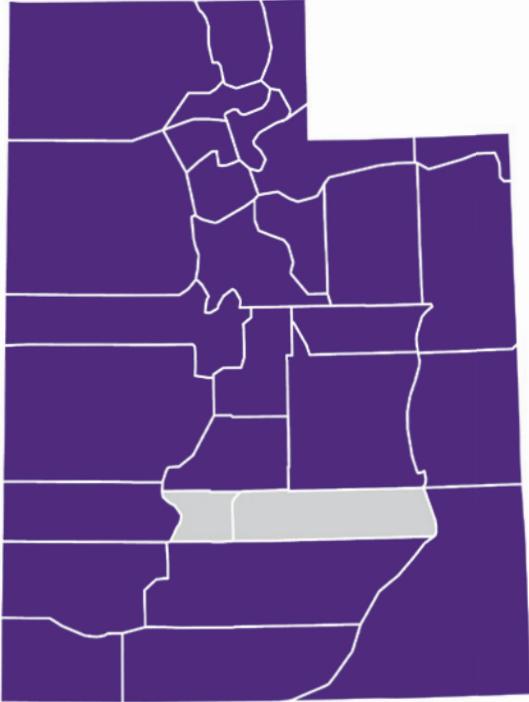

Our reach in Utah: 508 towers

COUNTY	# OF TOWERS
Beaver	3
Box elder	14
Cache	12
Carbon	4
Daggett	1
Davis	52
Duchesne	10
Emery	2
Garfield	2
Grand	2
Iron	5
Juab	4
Kane	2
Millard	7

COUNTY	# OF TOWERS
Morgan	7
Rich	4
Salt Lake	185
San Juan	2
Sanpete	2
Sevier	4
Summit	17
Tooele	12
Uintah	11
Utah	83
Wasatch	10
Washington	11
Weber	40