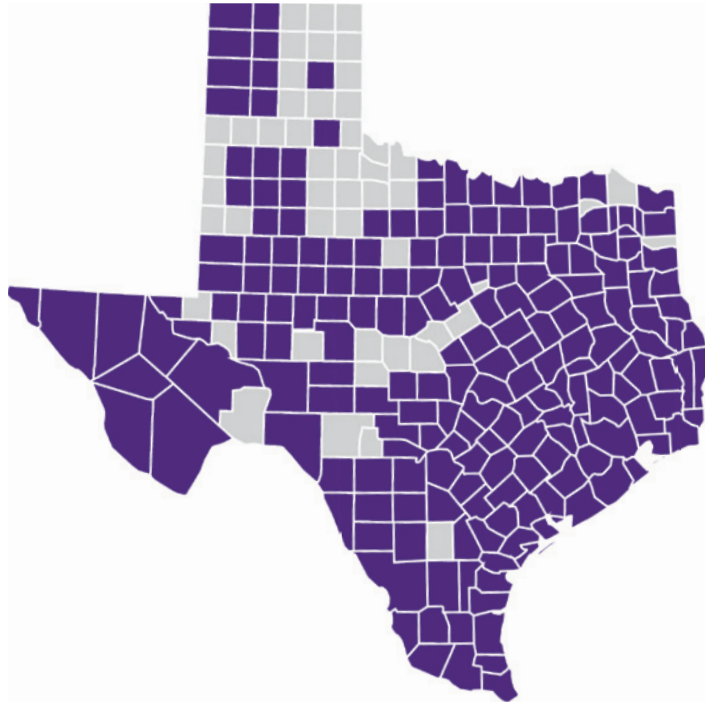

Our reach in Texas: 4,366 towers

COUNTY	# OF TOWERS
Coleman	1
Colin	1
Collin	78
Colorado	16
Comal	31
Comanche	3
Cooke	6
Coryell	21
Crockett	2
Crosby	1
Culberson	3
Dallam	2
Dallas	306
Dawson	2
De Witt	2
Deaf Smith	1
Denton	71
Dewitt	4
Dimmit	7
Duval	6
Eastland	4
Ector	12
El Paso	152
Ellis	22
Erath	9
Falls	6
Fannin	7
Fayette	17

COUNTY	# OF TOWERS
Fisher	2
Floyd	2
Fort Bend	76
Franklin	1
Freestone	10
Frio	5
Gaines	5
Galveston	51
Garza	2
Gillespie	3
Glasscock	1
Goliad	4
Gonzales	8
Gray	1
Grayson	20
Gregg	15
Grimes	27
Guadalupe	23
Hale	3
Hall	1
Hardin	17
Harris	752
Harrison	13
Hartley	3
Haskell	2
Hays	32
Henderson	8
Hidalgo	80

COUNTY	# OF TOWERS
Anderson	8
Andrews	4
Angelina	8
Aransas	6
Archer	1
Atascosa	19
Austin	16
Bandera	9
Bastrop	24
Bee	7
Bell	49

COUNTY	# OF TOWERS
Bexar	286
Blanco	9
Borden	1
Bosque	1
Bowie	10
Brazoria	75
Brazos	36
Brewster	2
Brooks	1
Brown	2
Burleson	7

COUNTY	# OF TOWERS
Burnet	6
Caldwell	11
Calhoun	11
Callahan	2
Cameron	54
Camp	1
Cass	11
Chambers	17
Cherokee	10
Clay	4
Coke	3

We've got you covered. Let's discuss how our tower portfolio can help enable connectivity in the communities you serve.