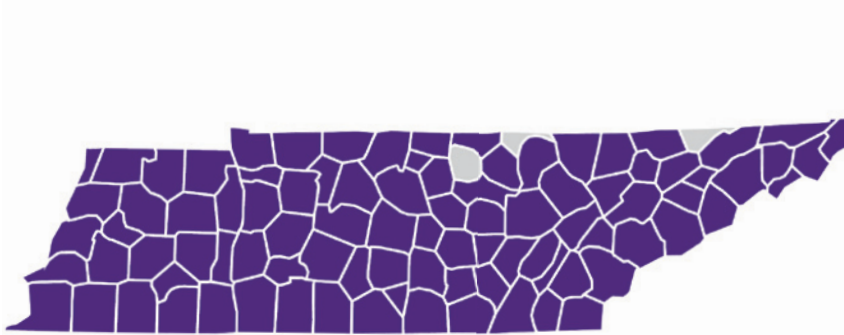

# Our reach in Tennessee: 1,423 towers

COUNTY	# OF TOWERS	COUNTY	# OF TOWERS
Hickman	4	Polk	5
Houston	1	Putnam	15
Humphreys	6	Rhea	4
Jefferson	8	Roane	12
Johnson	1	Robertson	17
Knox	93	Rutherford	51
Lake	1	Scott	13
Lauderdale	6	Sequatchie	5
Lawrence	3	Sevier	15
Lewis	2	Shelby	228
Lincoln	6	Smith	4
Loudon	12	Stewart	2
Macon	2	Sullivan	43
Madison	40	Sumner	31
Marion	9	Tipton	10
Marshall	11	Trousdale	1
Maury	19	Unicoi	1
McMinn	5	Union	8
McNairy	6	Van buren	1
Meigs	1	Warren	4
Monroe	3	Washington	24
Montgomery	29	Wayne	4
Moore	2	Weakley	3
Morgan	11	White	4
Obion	4	Williamson	33
Overton	2	Wilson	30
Perry	1		

COUNTY	# OF TOWERS	COUNTY	# OF TOWERS	COUNTY	# OF TOWERS
Anderson	17	Clay	1	Gibson	10
Bedford	7	Cocke	8	Giles	9
Benton	4	Coffee	4	Grainger	4
Bledsoe	1	Crockett	4	Greene	24
Blount	17	Cumberland	15	Grundy	2
Bradley	15	Davidson	193	Hamblen	6
Campbell	6	Decatur	2	Hamilton	65
Cannon	2	Dekalb	1	Hardeman	8
Carroll	4	Dickson	18	Hardin	3
Carter	13	Dyer	9	Hawkins	9
Cheatham	13	Fayette	27	Haywood	13
Chester	2	Fentress	1	Henderson	12
Claiborne	12	Franklin	4	Henry	2