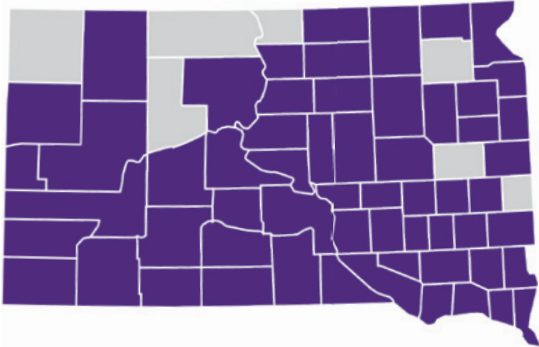

# Our reach in South Dakota: 172 towers

COUNTY	# OF TOWERS	COUNTY	# OF TOWERS	COUNTY	# OF TOWERS
Aurora	2	Faulk	2	Meade	9
Beadle	4	Grant	2	Mellette	2
Bennett	1	Gregory	4	Miner	1
Bon Homme	3	Haakon	3	Minnehaha	12
Brookings	5	Hamlin	1	Oglala Lakota	1
Brown	5	Hand	1	Pennington	16
Brule	2	Hanson	2	Perkins	1
Buffalo	1	Hughes	3	Potter	1
Butte	2	Hutchinson	4	Roberts	5
Charles Mix	3	Hyde	1	Sanborn	1
Clark	3	Jackson	3	Shannon	2
Clay	1	Jerauld	2	Spink	2
Codington	7	Jones	2	Stanley	3
Custer	2	Lake	2	Sully	1
Davison	2	Lawrence	1	Todd	3
Deuel	2	Lincoln	3	Tripp	1
Dewey	1	Lyman	4	Turner	4
Douglas	1	Marshall	1	Union	3
Edmunds	1	McCook	1	Walworth	2
Fall River	5	Mcpherson	2	Yankton	5