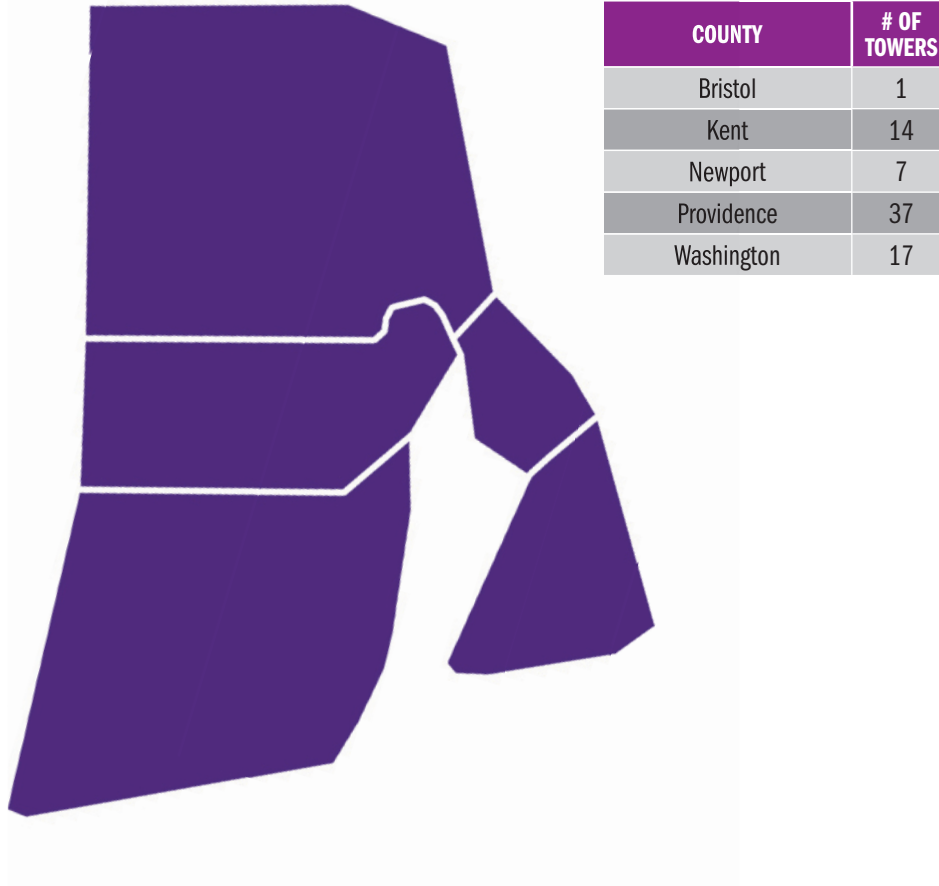

# Our reach in Rhode Island: 76 towers

**We've got you covered. Let's discuss how our tower portfolio can help enable connectivity in the communities you serve.**

Reach out to our government team at [government.sales@crowncastle.com](mailto:government.sales@crowncastle.com), or give us a call at 1-877-486-9377.