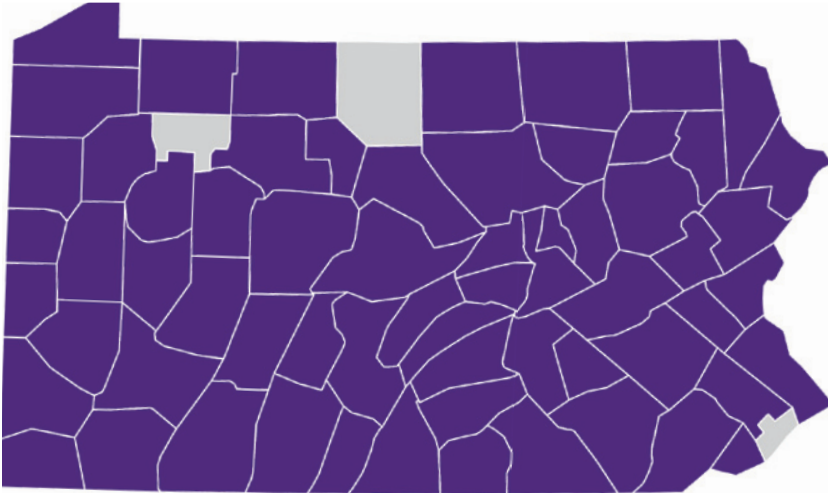

Our reach in Pennsylvania: 1,609 towers

COUNTY	# OF TOWERS	COUNTY	# OF TOWERS
Adams	12	Erie	42
Allegheny	182	Fayette	15
Armstrong	12	Franklin	7
Beaver	35	Fulton	12
Bedford	7	Greene	7
Berks	96	Huntingdon	5
Blair	13	Indiana	21
Bradford	4	Jefferson	8
Bucks	68	Juniata	5
Butler	38	Pike	10
Cambria	22	Schuylkill	21
Cameron	1	Snyder	5
Carbon	9	Somerset	21
Centre	21	Sullivan	3
Chester	49	Susquehanna	6
Clarion	9	Tioga	3
Clearfield	20	Union	12
Clinton	2	Venango	4
Columbia	9	Warren	2
Crawford	18	Washington	60
Cumberland	27	Wayne	4
Dauphin	34	Westmoreland	87
Delaware	35	Wyoming	2
Elk	6	York	47