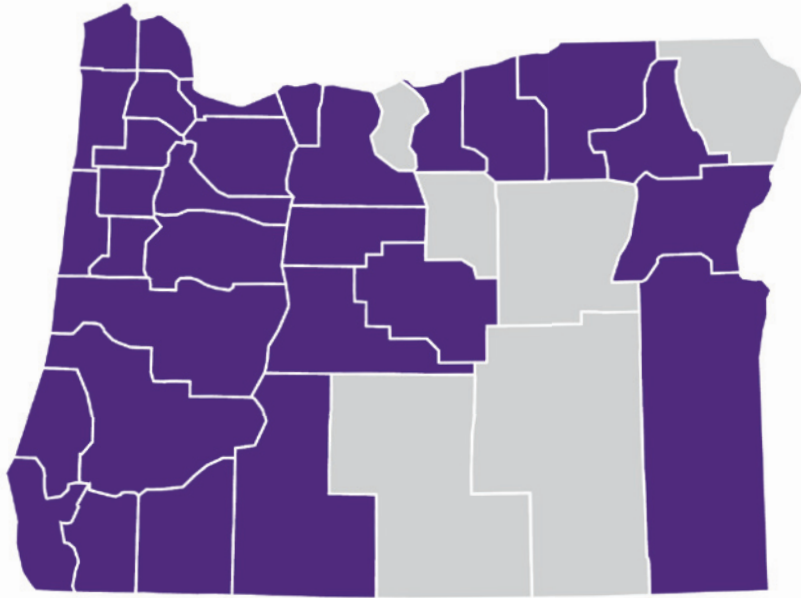

Our reach in Oregon: 599 towers

COUNTY	# OF TOWERS	COUNTY	# OF TOWERS
Baker	4	Klamath	1
Benton	11	Lane	44
Clackamas	87	Lincoln	9
Clatsop	6	Linn	28
Columbia	11	Malheur	1
Coos	12	Marion	70
Crook	1	Morrow	3
Curry	5	Multnomah	87
Deschutes	23	Polk	14
Douglas	21	Tillamook	2
Gilliam	2	Umatilla	2
Hood River	4	Union	1
Jackson	19	Wasco	6
Jefferson	1	Washington	88
Josephine	8	Yamhill	28