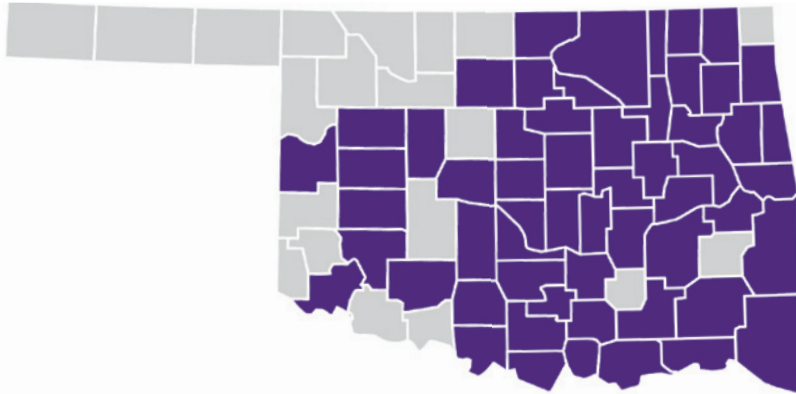

Our reach in Oklahoma: 578 towers

COUNTY	# OF TOWERS
Adair	6
Atoka	3
Blaine	3
Bryan	6
Canadian	17
Carter	5
Cherokee	9
Choctaw	4
Cleveland	34

COUNTY	# OF TOWERS
Comanche	12
Craig	1
Creek	25
Custer	5
Delaware	3
Dewey	1
Garfield	6
Garvin	8
Grady	4

COUNTY	# OF TOWERS
Haskell	2
Hughes	1
Jackson	1
Jefferson	3
Johnston	1
Kay	5
Kiowa	2
Le Flore	12
Lincoln	12
Logan	13
Love	3
Marshall	4
Mayes	8
McClain	5
McCurtain	1
McIntosh	2
Murray	1
Muskogee	11
Noble	7
Nowata	1

COUNTY	# OF TOWERS
Okfuskee	2
Oklahoma	96
Okmulgee	3
Osage	11
Pawnee	1
Payne	13
Pittsburg	3
Pontotoc	5
Pottawatomie	14
Pushmataha	1
Roger Mills	1
Rogers	17
Seminole	4
Sequoyah	3
Stephens	9
Tulsa	123
Wagoner	19
Washington	5
Washita	1