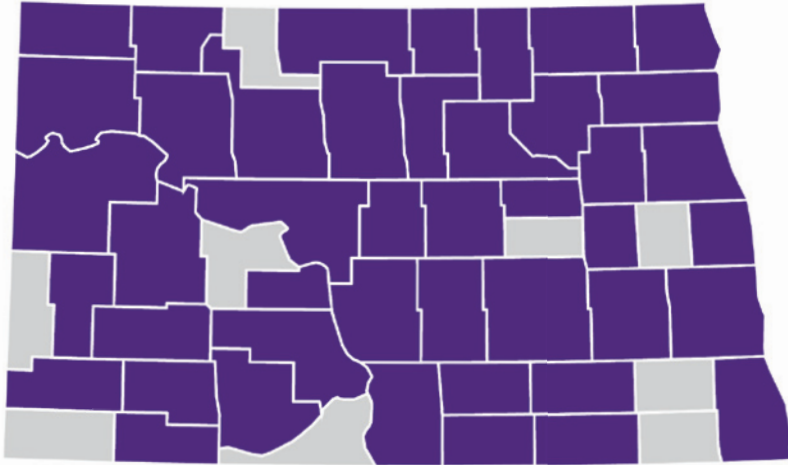

Our reach in North Dakota: 116 towers

COUNTY	# OF TOWERS	COUNTY	# OF TOWERS
Adams	1	McIntosh	2
Barnes	2	McKenzie	2
Benson	3	McLean	3
Billings	1	Morton	4
Bottineau	4	Mountrail	1
Burke	1	Nelson	1
Burleigh	9	Oliver	1
Cass	15	Pembina	3
Cavalier	1	Pierce	1
Dickey	1	Ramsey	2
Divide	1	Richland	3
Dunn	3	Rolette	3
Eddy	1	Sheridan	1
Emmons	3	Slope	1
Grand Forks	14	Stark	3
Grant	1	Stutsman	3
Griggs	1	Towner	1
Hettinger	1	Traill	3
Kidder	1	Walsh	1
Lamoure	1	Ward	6
Logan	2	Wells	1
McHenry	2	Williams	1