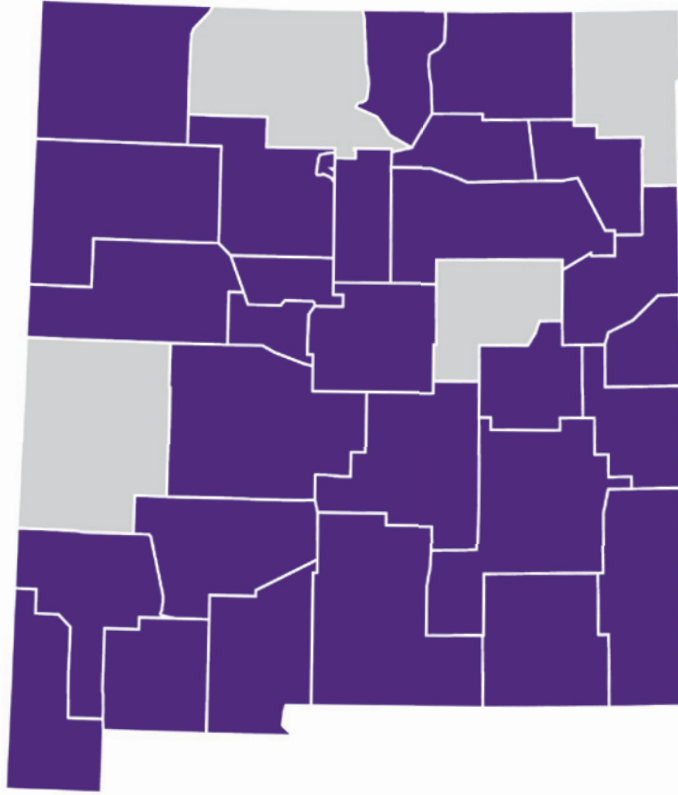

Our reach in New Mexico: 303 towers

COUNTY	# OF TOWERS
Bernalillo	121
Chaves	6
Cibola	1
Colfax	2
Curry	2
De Baca	1
Dona Ana	30
Eddy	5
Grant	5
Harding	3
Hidalgo	7
Lea	12
Lincoln	5
Los Alamos	1
Luna	8

COUNTY	# OF TOWERS
Mckinley	3
Mora	2
Otero	8
Quay	1
Rio Arriba	8
Roosevelt	1
San Juan	20
San Miguel	4
Sandoval	15
Santa Fe	13
Sierra	3
Socorro	5
Taos	1
Torrance	1
Valencia	9