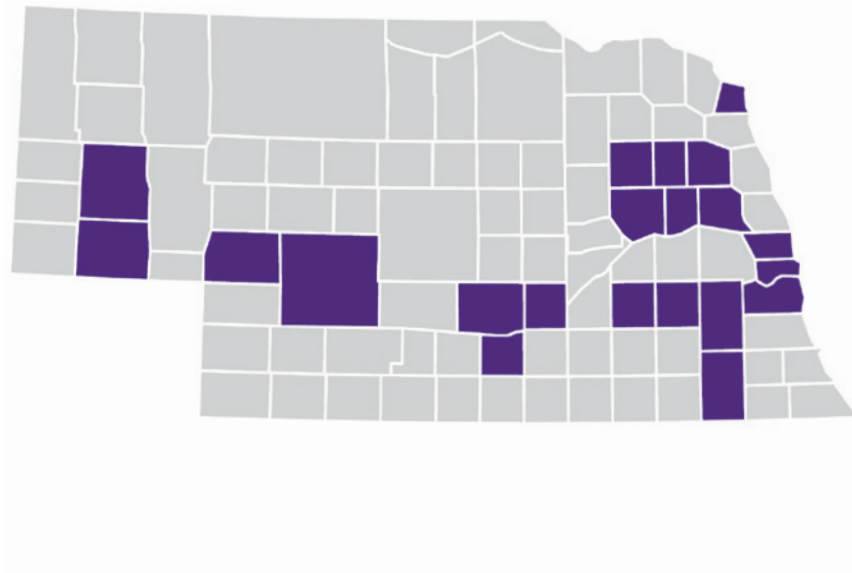

# Our reach in Nebraska: 109 towers

COUNTY	# OF TOWERS
Buffalo	1
Cass	4
Cheyenne	1
Colfax	1
Cuming	2
Dakota	1
Dodge	7
Douglas	40
Gage	1
Hall	1
Kearney	1
Keith	1
Lancaster	22
Lincoln	1
Madison	1
Morrill	1
Platte	2
Sarpy	17
Seward	1
Stanton	2
York	1