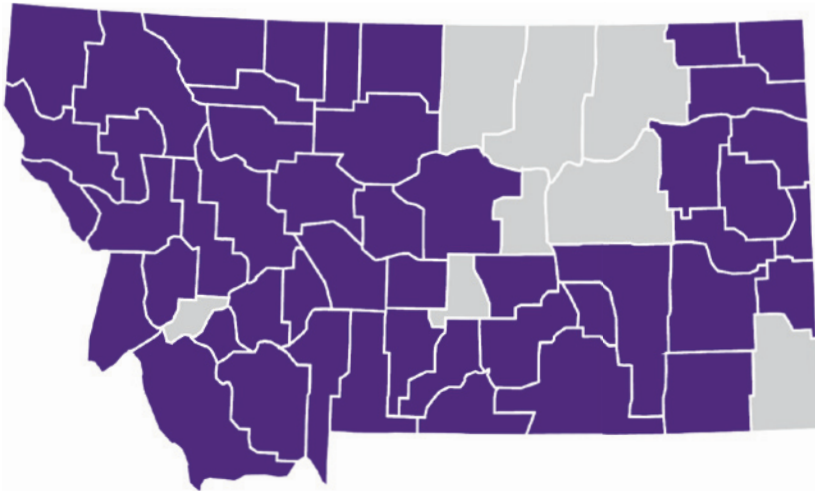

# Our reach in Montana: 140 towers

COUNTY	# OF TOWERS	COUNTY	# OF TOWERS
Beaverhead	3	Meagher	1
Big Horn	1	Mineral	1
Broadwater	1	Missoula	11
Carbon	1	Musselshell	3
Cascade	10	Park	3
Chouteau	1	Pondera	2
Custer	2	Powder River	1
Daniels	1	Powell	1
Dawson	1	Prairie	1
Fallon	1	Ravalli	6
Fergus	1	Richland	2
Flathead	12	Roosevelt	1
Gallatin	7	Rosebud	3
Glacier	1	Sanders	2
Granite	3	Sheridan	1
Hill	3	Silver Bow	3
Jefferson	4	Stillwater	2
Judith Basin	1	Sweet Grass	1
Lake	2	Teton	1
Lewis and Clark	7	Toole	2
Liberty	1	Treasure	1
Lincoln	2	Wheatland	2
Madison	4	Wibaux	1
McCone	1	Yellowstone	17