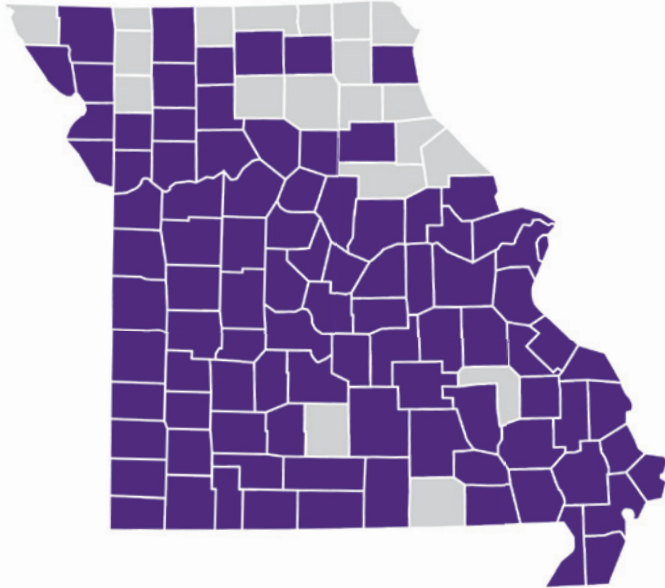

Our reach in Missouri: 904 towers

COUNTY	# OF TOWERS	COUNTY	# OF TOWERS
Jasper	18	Polk	3
Jefferson	36	Randolph	2
Johnson	17	Ray	2
Laclede	8	Reynolds	1
Lafayette	11	Ripley	1
Lawrence	3	Pulaski	7
Lewis	1	Saint Charles	2
Lincoln	2	Saline	7
Livingston	3	Scott	9
Madison	3	Shannon	2
Maries	1	St. Charles	51
McDonald	3	St. Louis	3
Miller	2	St. Clair	4
Mississippi	2	St. Francois	6
Moniteau	2	St. Louis	224
Monroe	1	St. Louis City	5
Montgomery	3	Ste. Genevieve	6
Morgan	6	Stoddard	4
New Madrid	4	Stone	4
Newton	11	Sullivan	1
Nodaway	1	Taney	9
Osage	6	Texas	1
Ozark	3	Vernon	4
Pemiscot	4	Warren	6
Perry	3	Washington	2
Pettis	6	Wayne	2
Phelps	4	Webster	5
Platte	18		

COUNTY	# OF TOWERS	COUNTY	# OF TOWERS	COUNTY	# OF TOWERS
Adair	3	Carroll	1	Dent	2
Andrew	4	Carter	3	Douglas	1
Barry	8	Cass	19	Dunklin	5
Barton	2	Cedar	2	Franklin	20
Bates	5	Chariton	1	Gasconade	1
Benton	1	Christian	7	Greene	32
Bollinger	2	Clay	30	Grundy	1
Boone	9	Clinton	8	Harrison	5
Buchanan	9	Cole	11	Henry	8
Butler	4	Cooper	9	Hickory	1
Caldwell	2	Crawford	6	Holt	1
Callaway	8	Dade	5	Howard	1
Camden	2	Dallas	2	Howell	3
Cape Girardeau	14	Daviess	4	Jackson	87