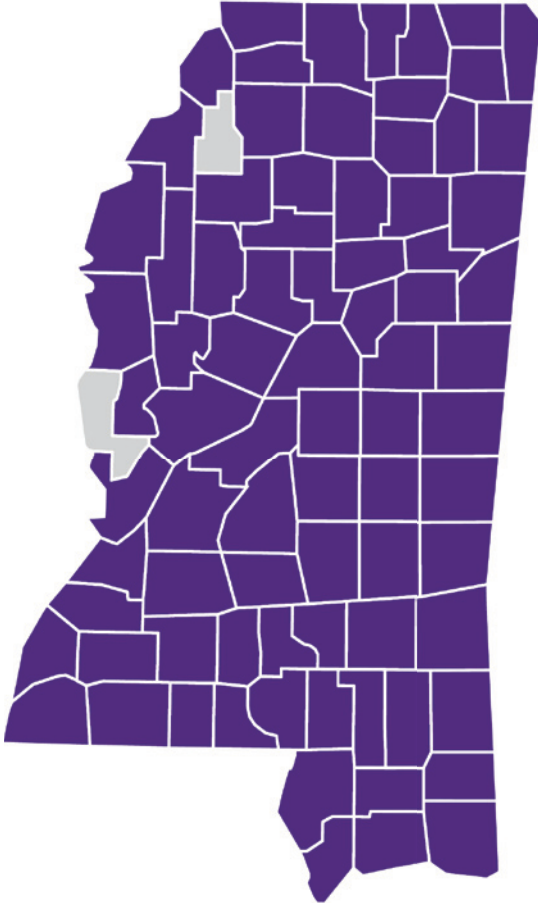

Our reach in Mississippi: 566 towers

COUNTY	# OF TOWERS	COUNTY	# OF TOWERS	COUNTY	# OF TOWERS
Adams	5	Itawamba	9	Perry	3
Alcorn	2	Jackson	21	Pike	5
Amite	6	Jasper	5	Pontotoc	8
Attala	8	Jefferson	1	Prentiss	3
Benton	5	Jefferson Davis	5	Rankin	26
Bolivar	7	Jones	7	Scott	6
Calhoun	2	Kemper	8	Sharkey	3
Carroll	4	Lafayette	7	Simpson	6
Chickasaw	3	Lamar	8	Smith	6
Choctaw	4	Lauderdale	18	Stone	2
Claiborne	1	Lawrence	3	Sunflower	5
Clarke	5	Leake	4	Tallahatchie	2
Clay	2	Lee	9	Tate	10
Coahoma	3	Leflore	5	Tippah	5
Copiah	8	Lincoln	2	Tishomingo	3
Covington	3	Lowndes	10	Tunica	8
De soto	39	Madison	19	Union	8
Forrest	9	Marion	6	Walthall	3
Franklin	1	Marshall	15	Warren	11
George	1	Monroe	6	Washington	8
Greene	2	Montgomery	3	Wayne	1
Grenada	9	Neshoba	9	Webster	2
Hancock	8	Newton	8	Wilkinson	3
Harrison	26	Noxubee	3	Winston	5
Hinds	21	Oktibbeha	8	Yalobusha	6
Holmes	10	Panola	6	Yazoo	5
Humphreys	2	Pearl river	12		