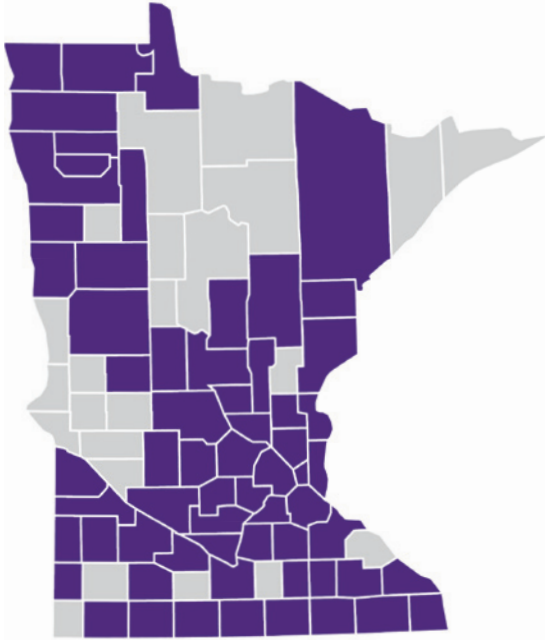

Our reach in Minnesota: 493 towers

COUNTY	# OF TOWERS	COUNTY	# OF TOWERS	COUNTY	# OF TOWERS
Aitkin	2	Isanti	8	Pine	3
Anoka	34	Jackson	1	Pipestone	1
Anoka County	1	Kandiyohi	11	Polk	14
Becker	2	Kittson	1	Ramsey	35
Benton	5	Lac Qui Parle	3	Red Lake	2
Blue Earth	3	Lake Of The Woods	3	Redwood	2
Brown	1	Le Sueur	3	Renville	2
Carlton	2	Lincoln	1	Rice	4
Carver	14	Lyon	3	Roseau	2
Chisago	7	Maple Grove	1	Scott	13
Clay	6	Marshall	3	Sherburne	10
Clearwater	1	Martin	3	Sibley	3
Cottonwood	4	McLeod	4	St. Louis	16
Crow Wing	3	Meeker	3	Stearns	11
Dakota	45	Mille Lacs	1	Steele	1
Dodge	2	Morrison	1	Todd	1
Douglas	3	Mower	1	Washington	21
Faribault	3	Nicollet	3	Winona	3
Fillmore	1	Nobles	1	Wright	14
Freeborn	5	Norman	1	Yellow Medicine	1
Goodhue	13	Olmsted	8	Redwood	2
Hennepin	104	Otter Tail	4	Renville	2
Houston	3	Pennington	2		