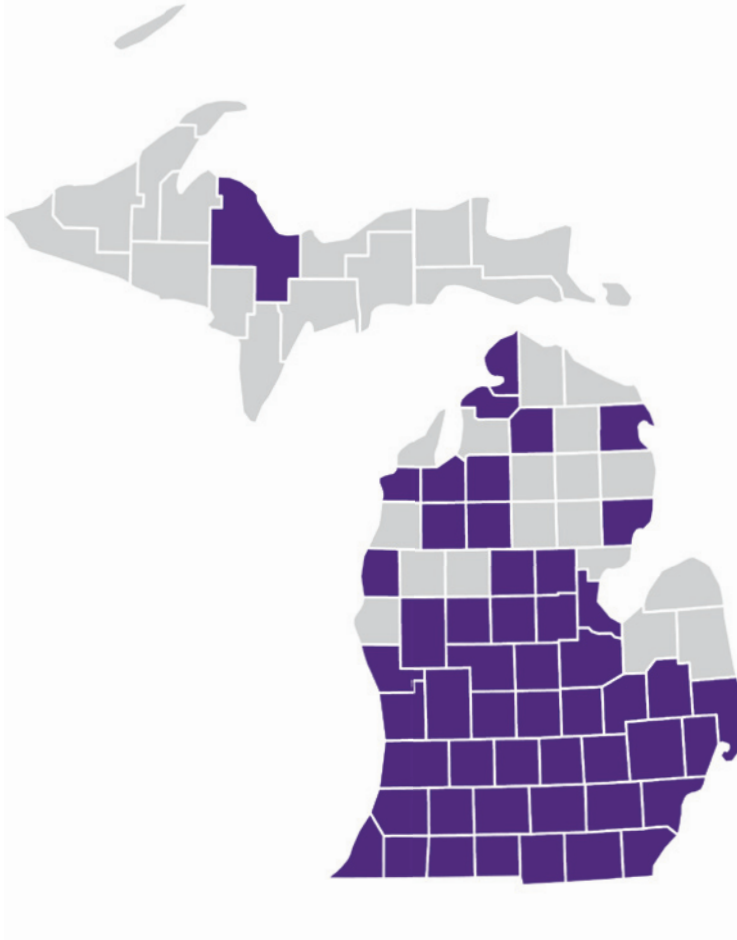

# Our reach in Michigan: 706 towers

COUNTY	# OF TOWERS	COUNTY	# OF TOWERS
Allegan	10	Kent	26
Alpena	3	Lapeer	4
Barry	6	Lenawee	17
Bay	10	Livingston	14
Benzie	2	Macomb	47
Berrien	21	Marquette	1
Branch	5	Mason	1
Calhoun	14	Mecosta	1
Cass	9	Midland	7
Charlevoix	1	Missaukee	1
Clare	3	Monroe	20
Clinton	6	Montcalm	6
Eaton	5	Muskegon	7
Emmet	1	Newaygo	2
Genesee	28	Oakland	79
Gladwin	1	Otsego	2
Grand Traverse	4	Ottawa	12
Gratiot	2	Saginaw	15
Hillsdale	11	Shiawassee	2
Ingham	15	St. Clair	19
Ionia	5	St. Joseph	7
Iosco	1	Van Buren	4
Isabella	2	Warren	1
Jackson	21	Washtenaw	25
Kalamazoo	21	Wayne	174
Kalkaska	1	Wexford	4