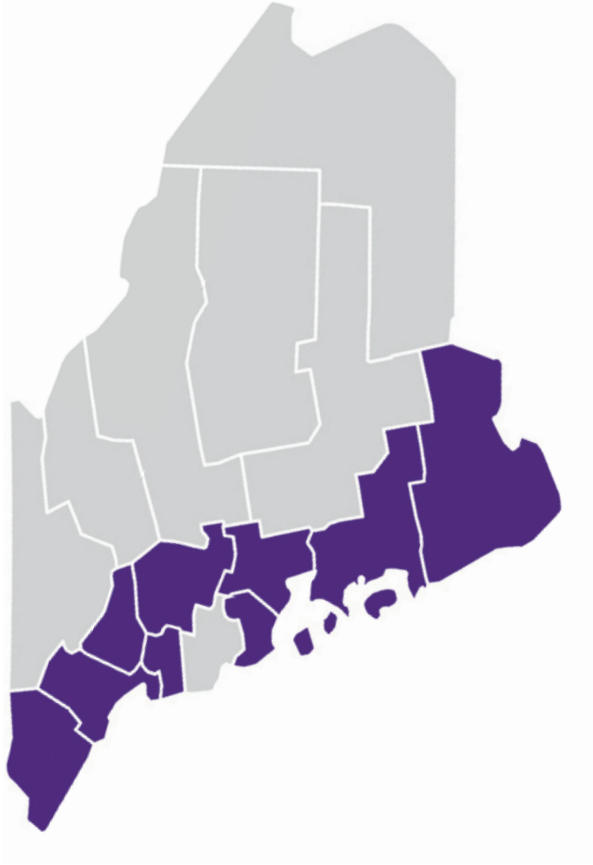

# Our reach in Maine: 70 towers

COUNTY	# OF TOWERS
Androscoggin	3
Cumberland	24
Hancock	4
Kennebec	3
Knox	1
Sagadahoc	9
Waldo	1
Washington	1
York	24

**We've got you covered. Let's discuss how our tower portfolio can help enable connectivity in the communities you serve.**