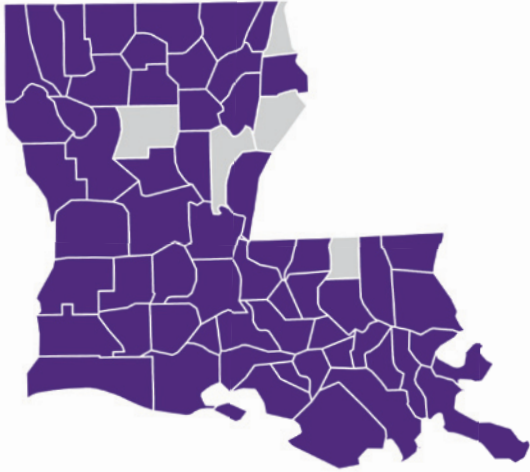

# Our reach in Louisiana: 759 towers

COUNTY	# OF TOWERS	COUNTY	# OF TOWERS	COUNTY	# OF TOWERS
Acadia	13	Grant	1	Richland	6
Allen	5	Iberia	9	Sabine	2
Ascension	16	Iberville	11	Saint Bernard	5
Assumption	3	Jackson	3	Saint Charles	9
Avoyelles	5	Jefferson	64	Saint James	5
Beauregard	7	Jefferson Davis	10	St. John The Baptist	9
Bienville	9	La Salle	1	Saint Landry	16
Bossier	16	Lafayette	41	Saint Martin	12
Caddo	33	Lafourche	10	Saint Mary	8
Caddo Parish	1	Lincoln	15	St. Tammany	63
Calcasieu	36	Livingston	20	Tangipahoa	18
Caldwell	4	Madison	5	Terrebonne	14
Cameron	3	Morehouse	3	Union	4
Claiborne	1	Natchitoches	9	Vermilion	5
Concordia	4	Orleans	43	Vernon	3
De Soto	10	Ouachita	28	Washington	11
E. Baton Rouge	59	Plaquemines	5	Webster	9
East Feliciana	2	Pointe Coupee	7	W. Baton Rouge	13
Evangeline	3	Rapides	23	West Carroll	1
Franklin	4	Red River	1	West Feliciana	3