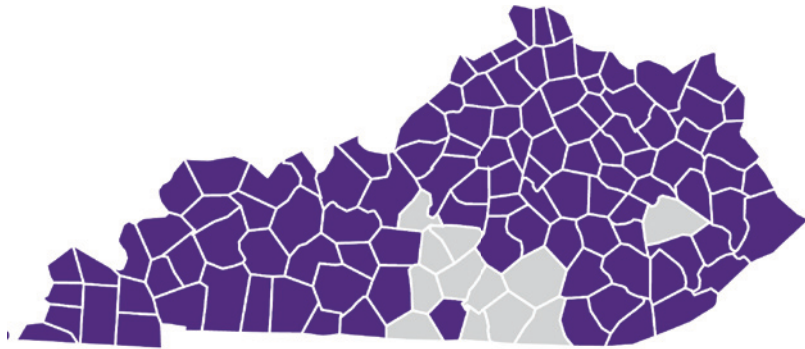

Our reach in Kentucky: 673 towers

COUNTY	# OF TOWERS
Allen	1
Anderson	4
Ballard	3
Barren	5
Bath	2
Bell	5
Boone	22
Bourbon	3
Boyd	6
Boyle	3
Bracken	1
Breckinridge	3
Bullitt	12
Butler	5
Caldwell	4
Calloway	8
Campbell	14
Carlisle	3

COUNTY	# OF TOWERS
Nicholas	9
Ohio	3
Oldham	10
Owen	11
Owsley	1
Pendleton	1
Perry	3
Pike	1
Powell	11
Robertson	3
Rockcastle	1
Rowan	3
Scott	3
Shelby	10
Simpson	12
Spencer	1
Todd	1
Trigg	2
Trimble	3
Union	3
Warren	15
Washington	3
Webster	7
Whitley	10
Wolfe	2
Woodford	9