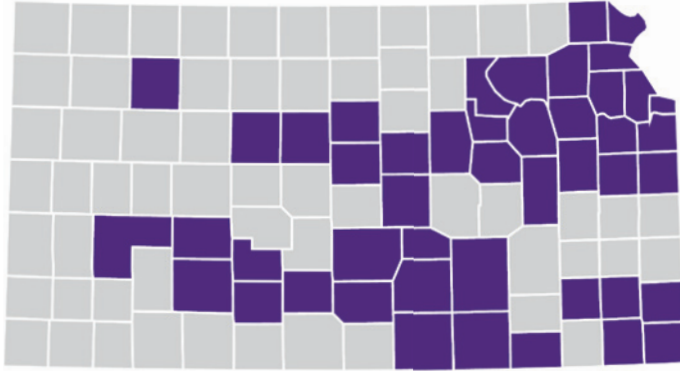

Our reach in Kansas: 283 towers

COUNTY	# OF TOWERS	COUNTY	# OF TOWERS
Atchison	2	Kiowa	2
Brown	2	Labette	5
Butler	16	Leavenworth	3
Chautauqua	2	Lincoln	1
Cherokee	3	Lyon	1
Cowley	4	Mcperson	4
Crawford	4	Miami	4
Dickinson	3	Morris	1
Doniphan	2	Neosho	2
Douglas	17	Osage	2
Edwards	1	Pottawatomie	1
Ellis	1	Pratt	1
Ellsworth	1	Reno	3
Finney	1	Riley	5
Ford	1	Russell	2
Franklin	4	Saline	7
Geary	2	Sedgwick	54
Harvey	6	Shawnee	17
Hodgeman	1	Sheridan	1
Jackson	1	Sumner	4
Jefferson	4	Wabaunsee	2
Johnson	50	Wilson	3
Kingman	2	Wyandotte	28