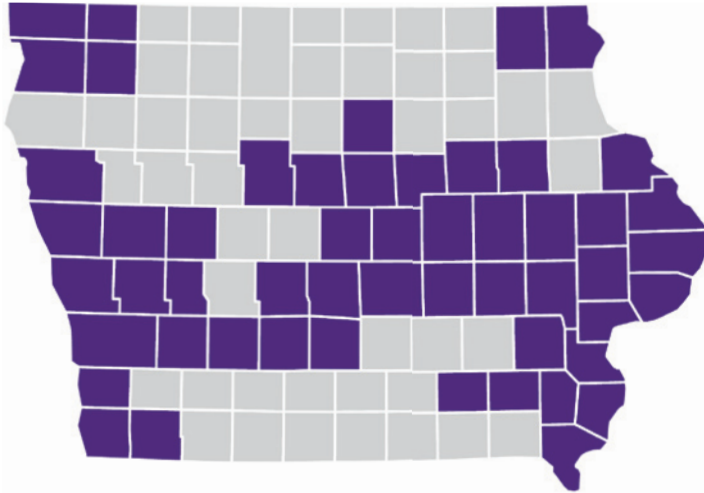

Our reach in Iowa: 220 towers

COUNTY	# OF TOWERS	COUNTY	# OF TOWERS
Adair	2	Jones	1
Allamakee	1	Lee	6
Audubon	3	Linn	7
Benton	1	Louisa	4
Black Hawk	5	Lyon	7
Buchanan	1	Madison	3
Butler	1	Marshall	2
Carroll	3	Mills	1
Cass	5	Monona	3
Cedar	6	Muscatine	7
Clinton	6	O'Brien	5
Crawford	1	Osceola	2
Dallas	3	Page	1
Des Moines	4	Polk	31
Dubuque	5	Pottawattamie	13
Franklin	2	Poweshiek	3
Fremont	1	Scott	11
Grundy	1	Shelby	2
Hamilton	2	Sioux	4
Hardin	1	Story	7
Harrison	3	Tama	1
Henry	4	Wapello	3
Iowa	3	Warren	6
Jackson	2	Washington	2
Jasper	7	Webster	1
Jefferson	4	Winneshiek	1
Johnson	4	Woodbury	5