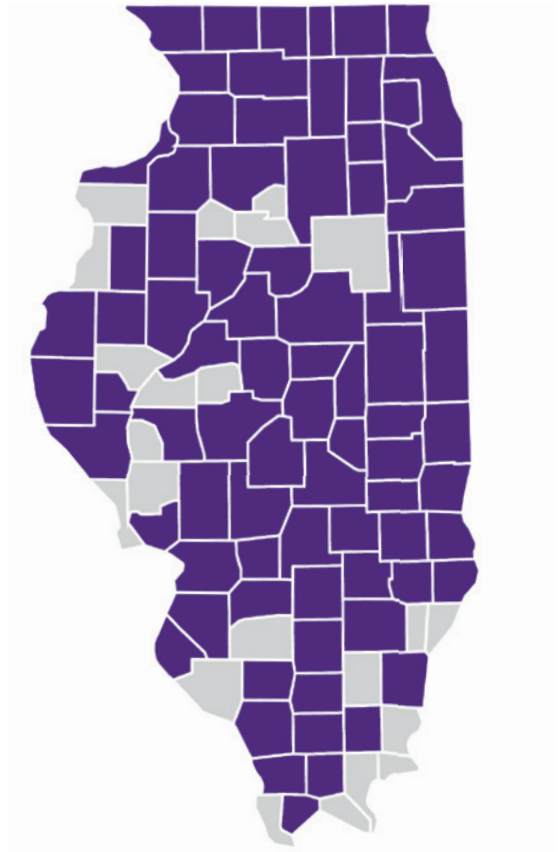

# Our reach in Illinois: 1,628 towers

COUNTY	# OF TOWERS	COUNTY	# OF TOWERS	COUNTY	# OF TOWERS
Adams	2	Iroquois	7	Moultrie	2
Bond	3	Jackson	2	Ogle	14
Boone	15	Jasper	1	Peoria	11
Brown	1	Jefferson	1	Perry	1
Bureau	4	Jersey	2	Piatt	5
Carroll	3	Jo Daviess	1	Pike	3
Champaign	14	Johnson	2	Richland	1
Christian	2	Kane	74	Pulaski	1
Clark	7	Kankakee	15	Rock Island	9
Clay	4	Kendall	21	Saint Clair	57
Clinton	6	Knox	4	Saline	1
Coles	10	La Salle	6	Sangamon	30
Cook	557	Lake	119	Shelby	6
Crawford	3	Lawrence	2	Stephenson	16
Cumberland	2	Lee	18	Tazewell	9
De Witt	4	Logan	8	Union	1
Dekalb	22	Macon	19	Vermilion	18
Douglas	4	Macoupin	9	Warren	1
DuPage	120	Madison	63	Wayne	2
Edgar	3	Marion	8	White	1
Effingham	6	Mason	1	Whiteside	6
Fayette	4	McDonough	1	Will	96
Ford	1	McHenry	54	Williamson	5
Franklin	2	McLean	23	Winnebago	35
Grundy	8	Monroe	8	Woodford	4
Hancock	1	Montgomery	5		
Henry	8	Morgan	3		