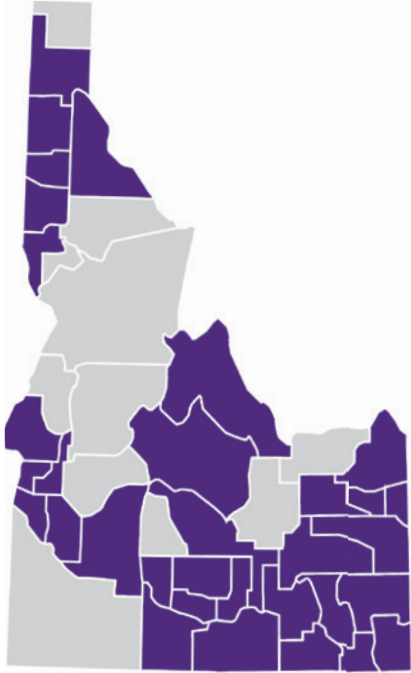

Our reach in Idaho: 234 towers

COUNTY	# OF TOWERS	COUNTY	# OF TOWERS
Ada	50	Jefferson	5
Bannock	18	Jerome	3
Bear Lake	3	Kootenai	23
Benewah	2	Latah	3
Bingham	8	Lemhi	1
Blaine	1	Lincoln	1
Bonner	6	Madison	5
Bonneville	21	Minidoka	3
Canyon	18	Nez Perce	6
Caribou	1	Oneida	7
Cassia	7	Payette	6
Custer	4	Power	8
Elmore	5	Shoshone	1
Franklin	2	Teton	1
Fremont	3	Twin Falls	7
Gem	2	Washington	1
Gooding	2		