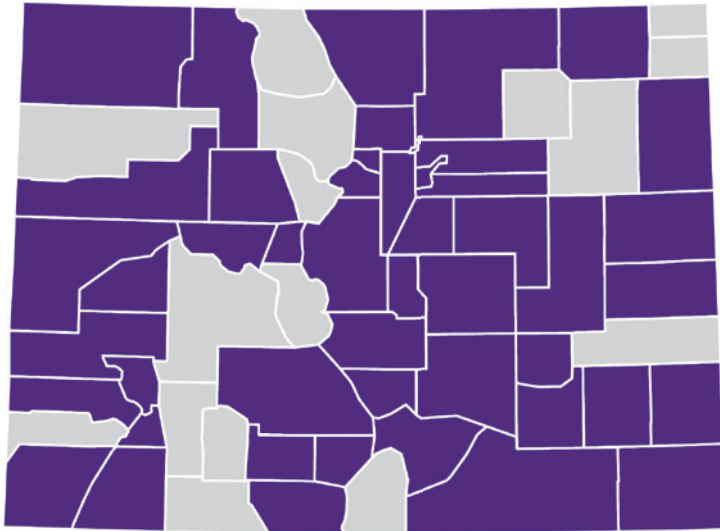

Our reach in Colorado: 609 towers

COUNTY	# OF TOWERS	COUNTY	# OF TOWERS
Adams	64	La Plata	3
Alamosa	1	Lake	1
Arapahoe	63	Larimer	44
Baca	1	Las Animas	9
Bent	2	Lincoln	2
Boulder	19	Logan	2
Broomfield	4	Mesa	6
Cheyenne	1	Moffat	1
Clear Creek	10	Montezuma	3
Conejos	2	Montrose	1
Crowley	1	Otero	4
Custer	1	Ouray	2
Delta	1	Park	1
Denver	72	Pitkin	5
Douglas	42	Prowers	2
Eagle	8	Pueblo	5
El Paso	63	Rio Grande	1
Elbert	3	Routt	1
Fremont	3	Saguache	1
Garfield	4	San Juan	1
Gilpin	3	San Miguel	1
Huerfano	1	Teller	2
Jefferson	98	Weld	39
Kit Carson	4	Yuma	1